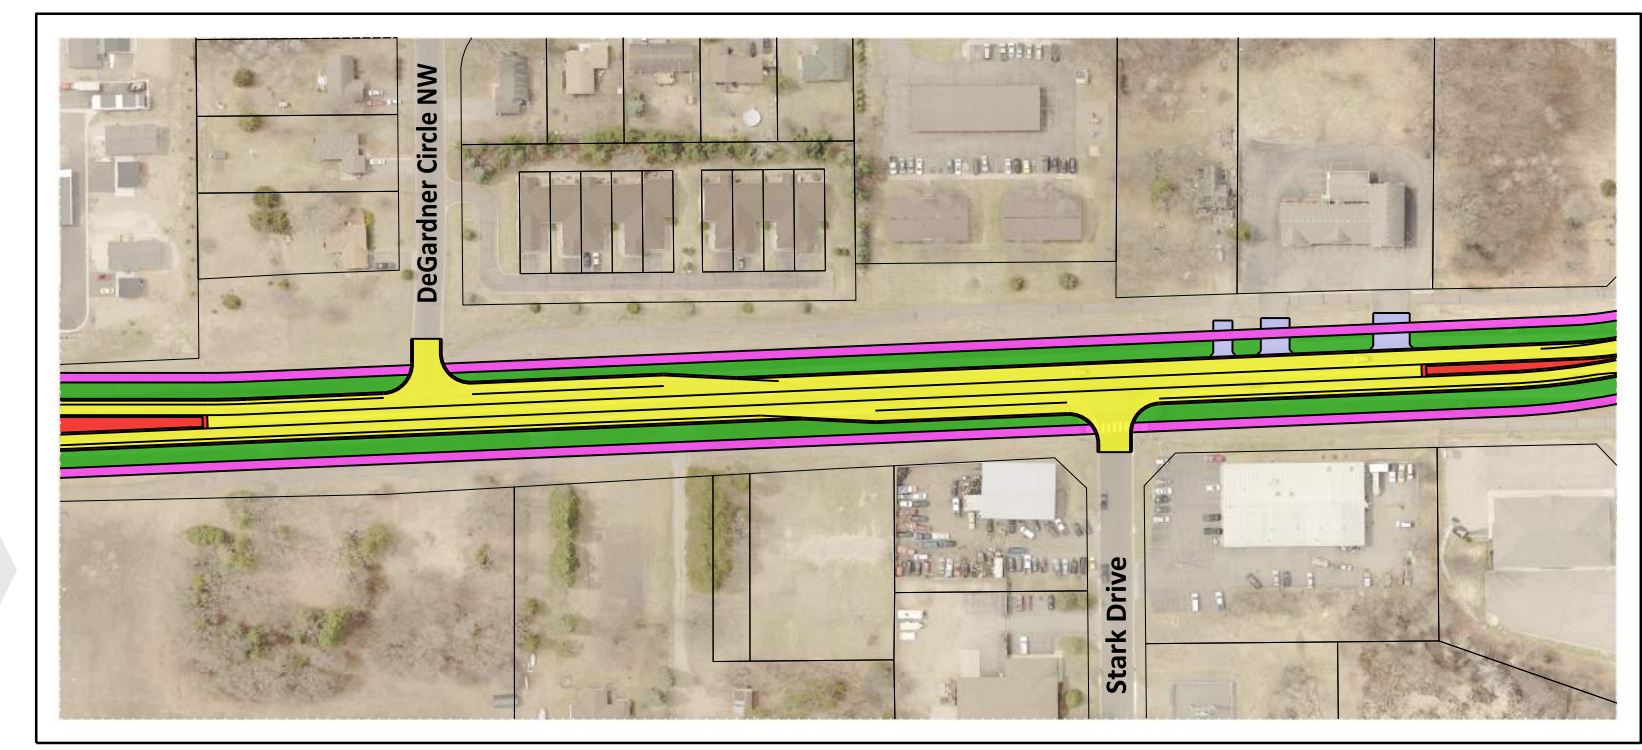

Roundabout Mod

TWLTL Alt

Alternative X1